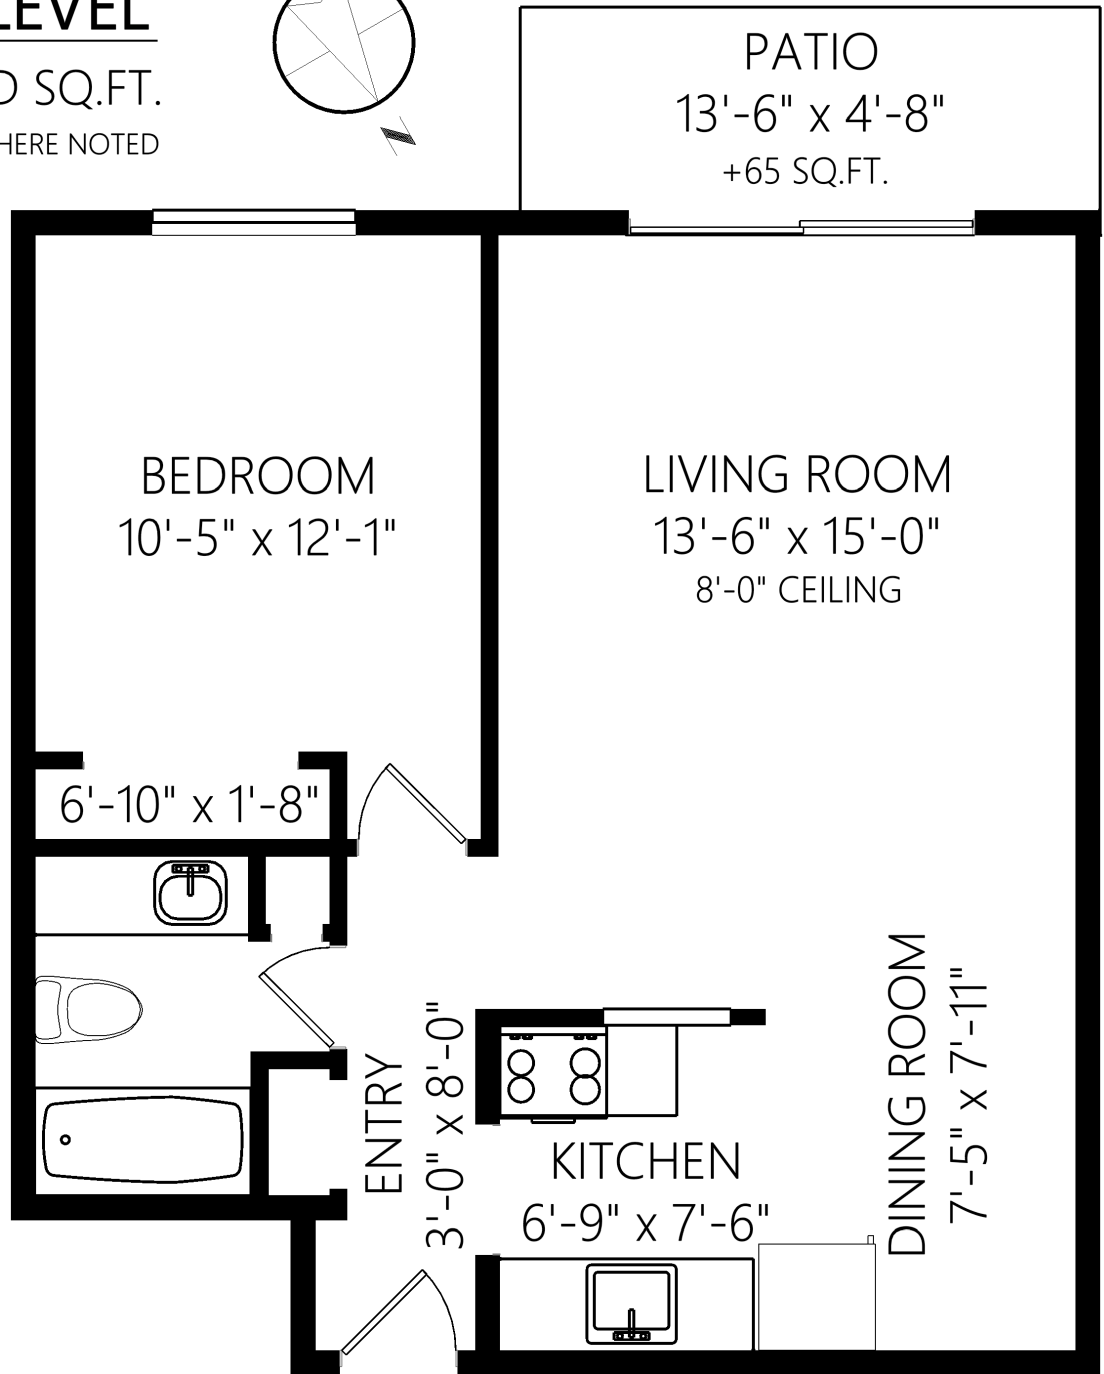

SINGLE LEVEL

640 FINISHED SQ.FT.

+ ADDNL. SQ.FT. WHERE NOTED

	Fin. Sq.Ft.	UnFin. Sq.Ft.	Total Sq.Ft.
Single Level	640	0	640
Total	640	0	640

Shown length and width dimensions are approximate. Area sq.ft. is representative of the on-site measurements. (1" accuracy)